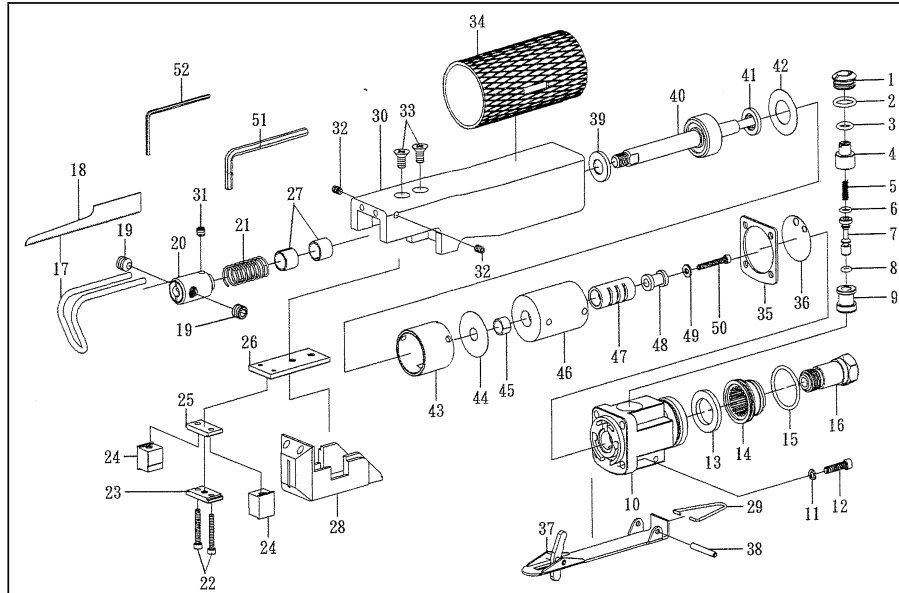

APT650 - Air Body Saw

| Ref # | PCL Part No | Description |
|-------|-------------|----------------------|
| 18 | APT32 | Pack of 5 Saw Blades |